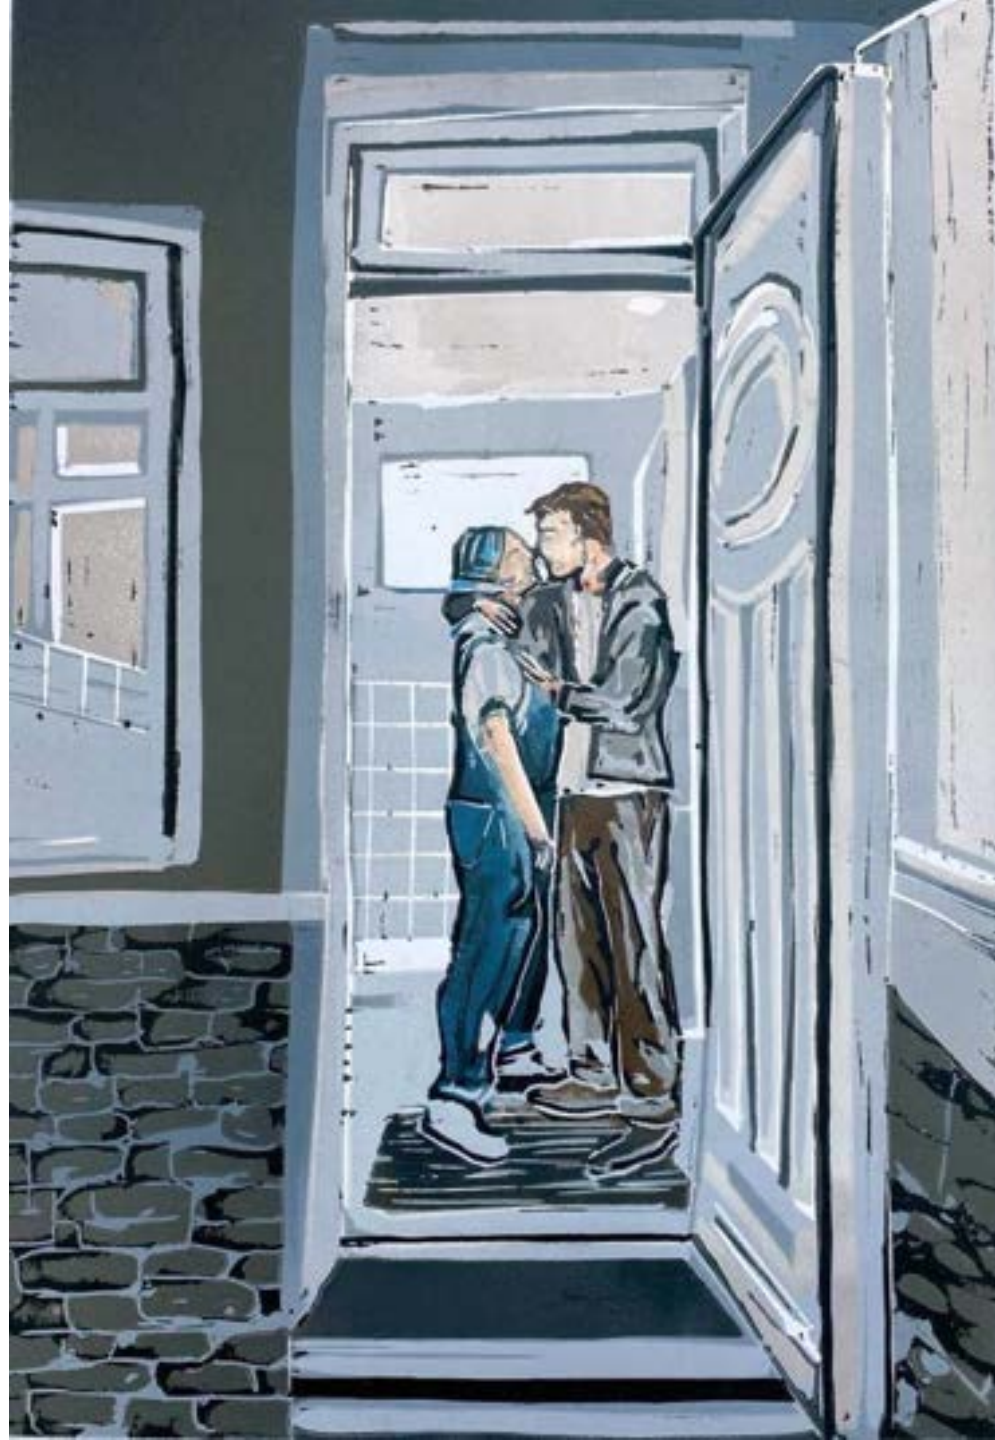

Portfolio

Caitlin Iona Whitaker

s1827573

Down the Mound in the Gloaming

Reduction linocut (6 layers)

420 x 596 mm

*There were days where you dreamt of
living under vast blue skies*

Reduction linocut (13 layers)
420 x 593 mm

A Thousand Mornings Like This

Reduction linocut (9 layers)
297 x 419 mm

Portrait of the Artist's Mam

Linocut

420 x 594 mm

*Days and nights of endless kitchen
dancing: the last night in Heaton*

Reduction Linocut (8 layers)
210 x 296 mm